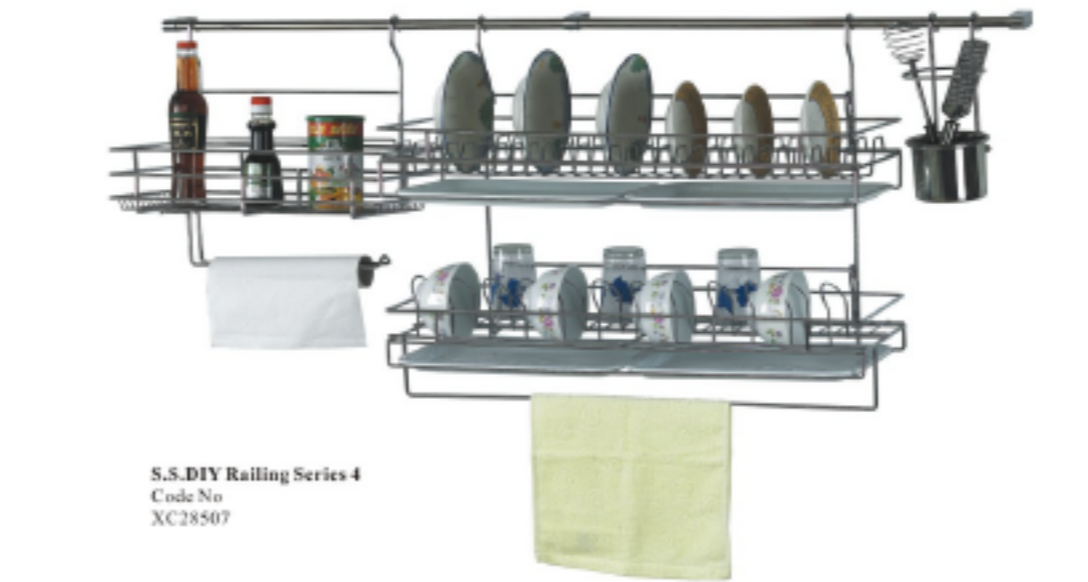

S.S. DIY Railing Series 4
Code No
XC28507