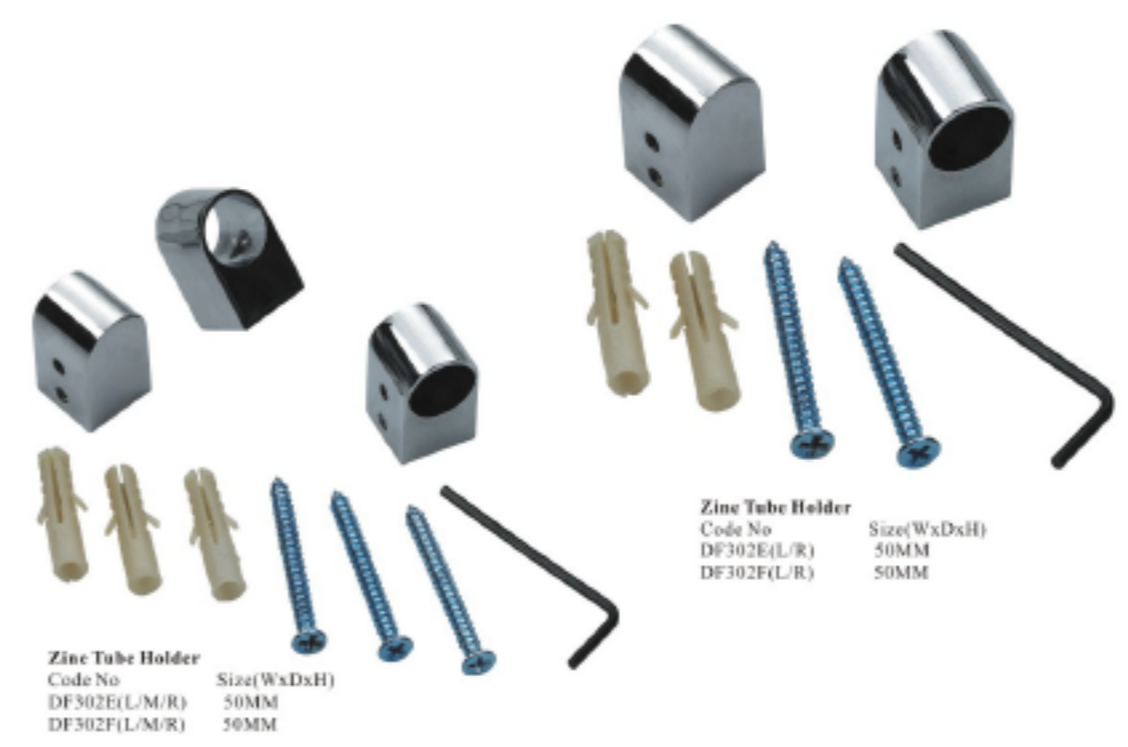

Zinc Tube Holder
Code No Size(WxDxH)
DF302E(L/R) 50MM
DF302F(L/R) 50MM