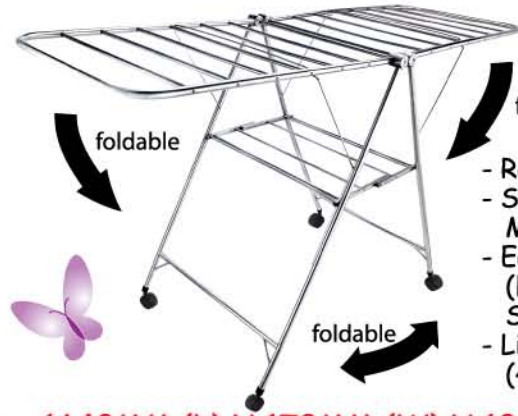

sunny
shine

FAMILY CHOICE

IT IS A SUNNY DAY TO DRY YOUR CLOTHES WITH A SMILE

L115 STAINLESS STEEL CABLE LIFTING CLOTHES HANGER

- Cable Lifting With Hand Controller
- 2 Aluminium 8 Feet Rods
- Load Up to 50kg
- Free 18 PVC Clothes Hanger
- Easy Installation

2400MM (L) X 600MM (W) X 1500MM (H)

L127 BUTTERFLY CLOTHES HANGER

- Roller with Lock
- Stainless Steel Material
- Easy to Keep (Foldable in 10 Seconds)
- Light Weight (4kg only)

1640MM (L) X 170MM (W) X 1020MM (H)

- Roller with Lock
- Stainless Steel Material
- Comes with shoe rack
- Easy to Keep (Foldable in 10 Seconds)
- Light Weight (4kg only)

1640MM (L) X 170MM (W) X 1020MM (H)

L116 RETRACTABLE CLOTHES HANGER (AVAILABLE IN 6 FEET & 8 FEET)

- 3 Stainless Steel Rods (6 FEET / 8 FEET)
- Load Up to 60kg
- Free 18 Hooks
- Easy Installation

1800MM/2400MM X 960MM (W) X 480MM (H)

L118 FLEXIBLE WALL CLOTHES HANGER

- Load Up to 25kg
- Easy Installation
- Stainless Steel Material