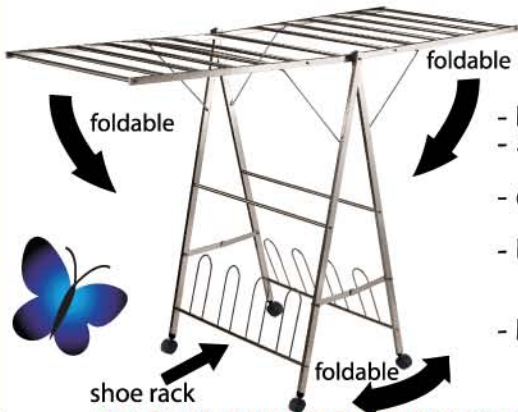

sunny
shine

FAMILY CHOICE

IT IS A SUNNY DAY TO DRY YOUR CLOTHES WITH A SMILE

L115 STAINLESS STEEL CABLE LIFTING CLOTHES HANGER

- Cable Lifting With Hand Controller
- 2 Aluminium 8 Feet Rods
- Load Up to 50kg
- Free 18 PVC Clothes Hanger
- Easy Installation

2400MM (L) X 600MM (W) X 1500MM (H)

L127 BUTTERFLY CLOTHES HANGER

- Roller with Lock
- Stainless Steel Material
- Easy to Keep (Foldable in 10 Seconds)
- Light Weight (4kg only)

1640MM (L) X 170MM (W) X 1020MM (H)

L312 DOUBLE BUTTERFLY CLOTHES HANGER

- Roller with Lock
- Stainless Steel Material
- Comes with shoe rack
- Easy to Keep (Foldable in 15 Seconds)
- Light Weight

1420MM (L) X 1000MM (W) X 1650MM (H)

L128 BUTTERFLY CLOTHES HANGER

- Roller with Lock
- Stainless Steel Material
- Comes with shoe rack
- Easy to Keep (Foldable in 10 Seconds)
- Light Weight (4kg only)

1640MM (L) X 170MM (W) X 1020MM (H)

L116 RETRACTABLE CLOTHES HANGER (AVAILABLE IN 6 FEET & 8 FEET)