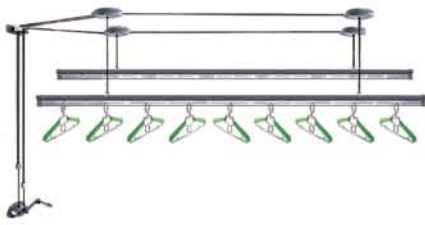

sunny
shine

FAMILY CHOICE

IT IS A SUNNY DAY TO DRY YOUR CLOTHES WITH A SMILE

L115 STAINLESS STEEL CABLE LIFTING CLOTHES HANGER

- Cable Lifting With Hand Controller
- 2 Aluminium 8 Feet Rods
- Load Up to 50kg
- Free 18 PVC Clothes Hanger
- Easy Installation

2400MM (L) X 600MM (W) X 1500MM (H)

L127 BUTTERFLY CLOTHES HANGER

- Roller with Lock
- Stainless Steel Material
- Easy to Keep (Foldable in 10 Seconds)
- Light Weight (4kg only)

1640MM (L) X 170MM (W) X 1020MM (H)

- Roller with Lock
- Stainless Steel Material
- Comes with shoe rack
- Easy to Keep (Foldable in 10 Seconds)
- Light Weight (4kg only)

1640MM (L) X 170MM (W) X 1020MM (H)

L116 RETRACTABLE CLOTHES HANGER (AVAILABLE IN 6 FEET & 8 FEET)

- 3 Stainless Steel Rods (6 FEET / 8 FEET)
- Load Up to 60kg
- Free 18 Hooks
- Easy Installation

1800MM/2400MM X 960MM (W) X 480MM (H)

L118 FLEXIBLE WALL CLOTHES HANGER

- Load Up to 25kg
- Easy Installation
- Stainless Steel Material