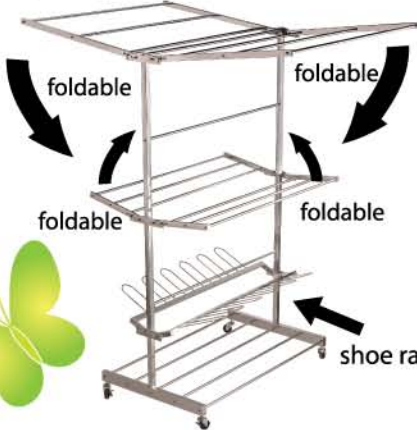

sunny
shine

FAMILY CHOICE

IT IS A SUNNY DAY TO DRY YOUR CLOTHES WITH A SMILE

L115 STAINLESS STEEL CABLE LIFTING CLOTHES HANGER

- Cable Lifting With Hand Controller
- 2 Aluminium 8 Feet Rods
- Load Up to 50kg
- Free 18 PVC Clothes Hanger
- Easy Installation

2400MM (L) X 600MM (W) X 1500MM (H)

L127 BUTTERFLY CLOTHES HANGER

- Roller with Lock
- Stainless Steel Material
- Easy to Keep (Foldable in 10 Seconds)
- Light Weight (4kg only)

1640MM (L) X 170MM (W) X 1020MM (H)

L312 DOUBLE BUTTERFLY CLOTHES HANGER

- Roller with Lock
- Stainless Steel Material
- Comes with shoe rack
- Easy to Keep (Foldable in 15 Seconds)
- Light Weight

1420MM (L) X 1000MM (W) X 1650MM (H)

L128 BUTTERFLY CLOTHES HANGER

- Roller with Lock
- Stainless Steel Material
- Comes with shoe rack
- Easy to Keep (Foldable in 10 Seconds)
- Light Weight (4kg only)

1640MM (L) X 170MM (W) X 1020MM (H)

L116 RETRACTABLE CLOTHES HANGER (AVAILABLE IN 6 FEET & 8 FEET)